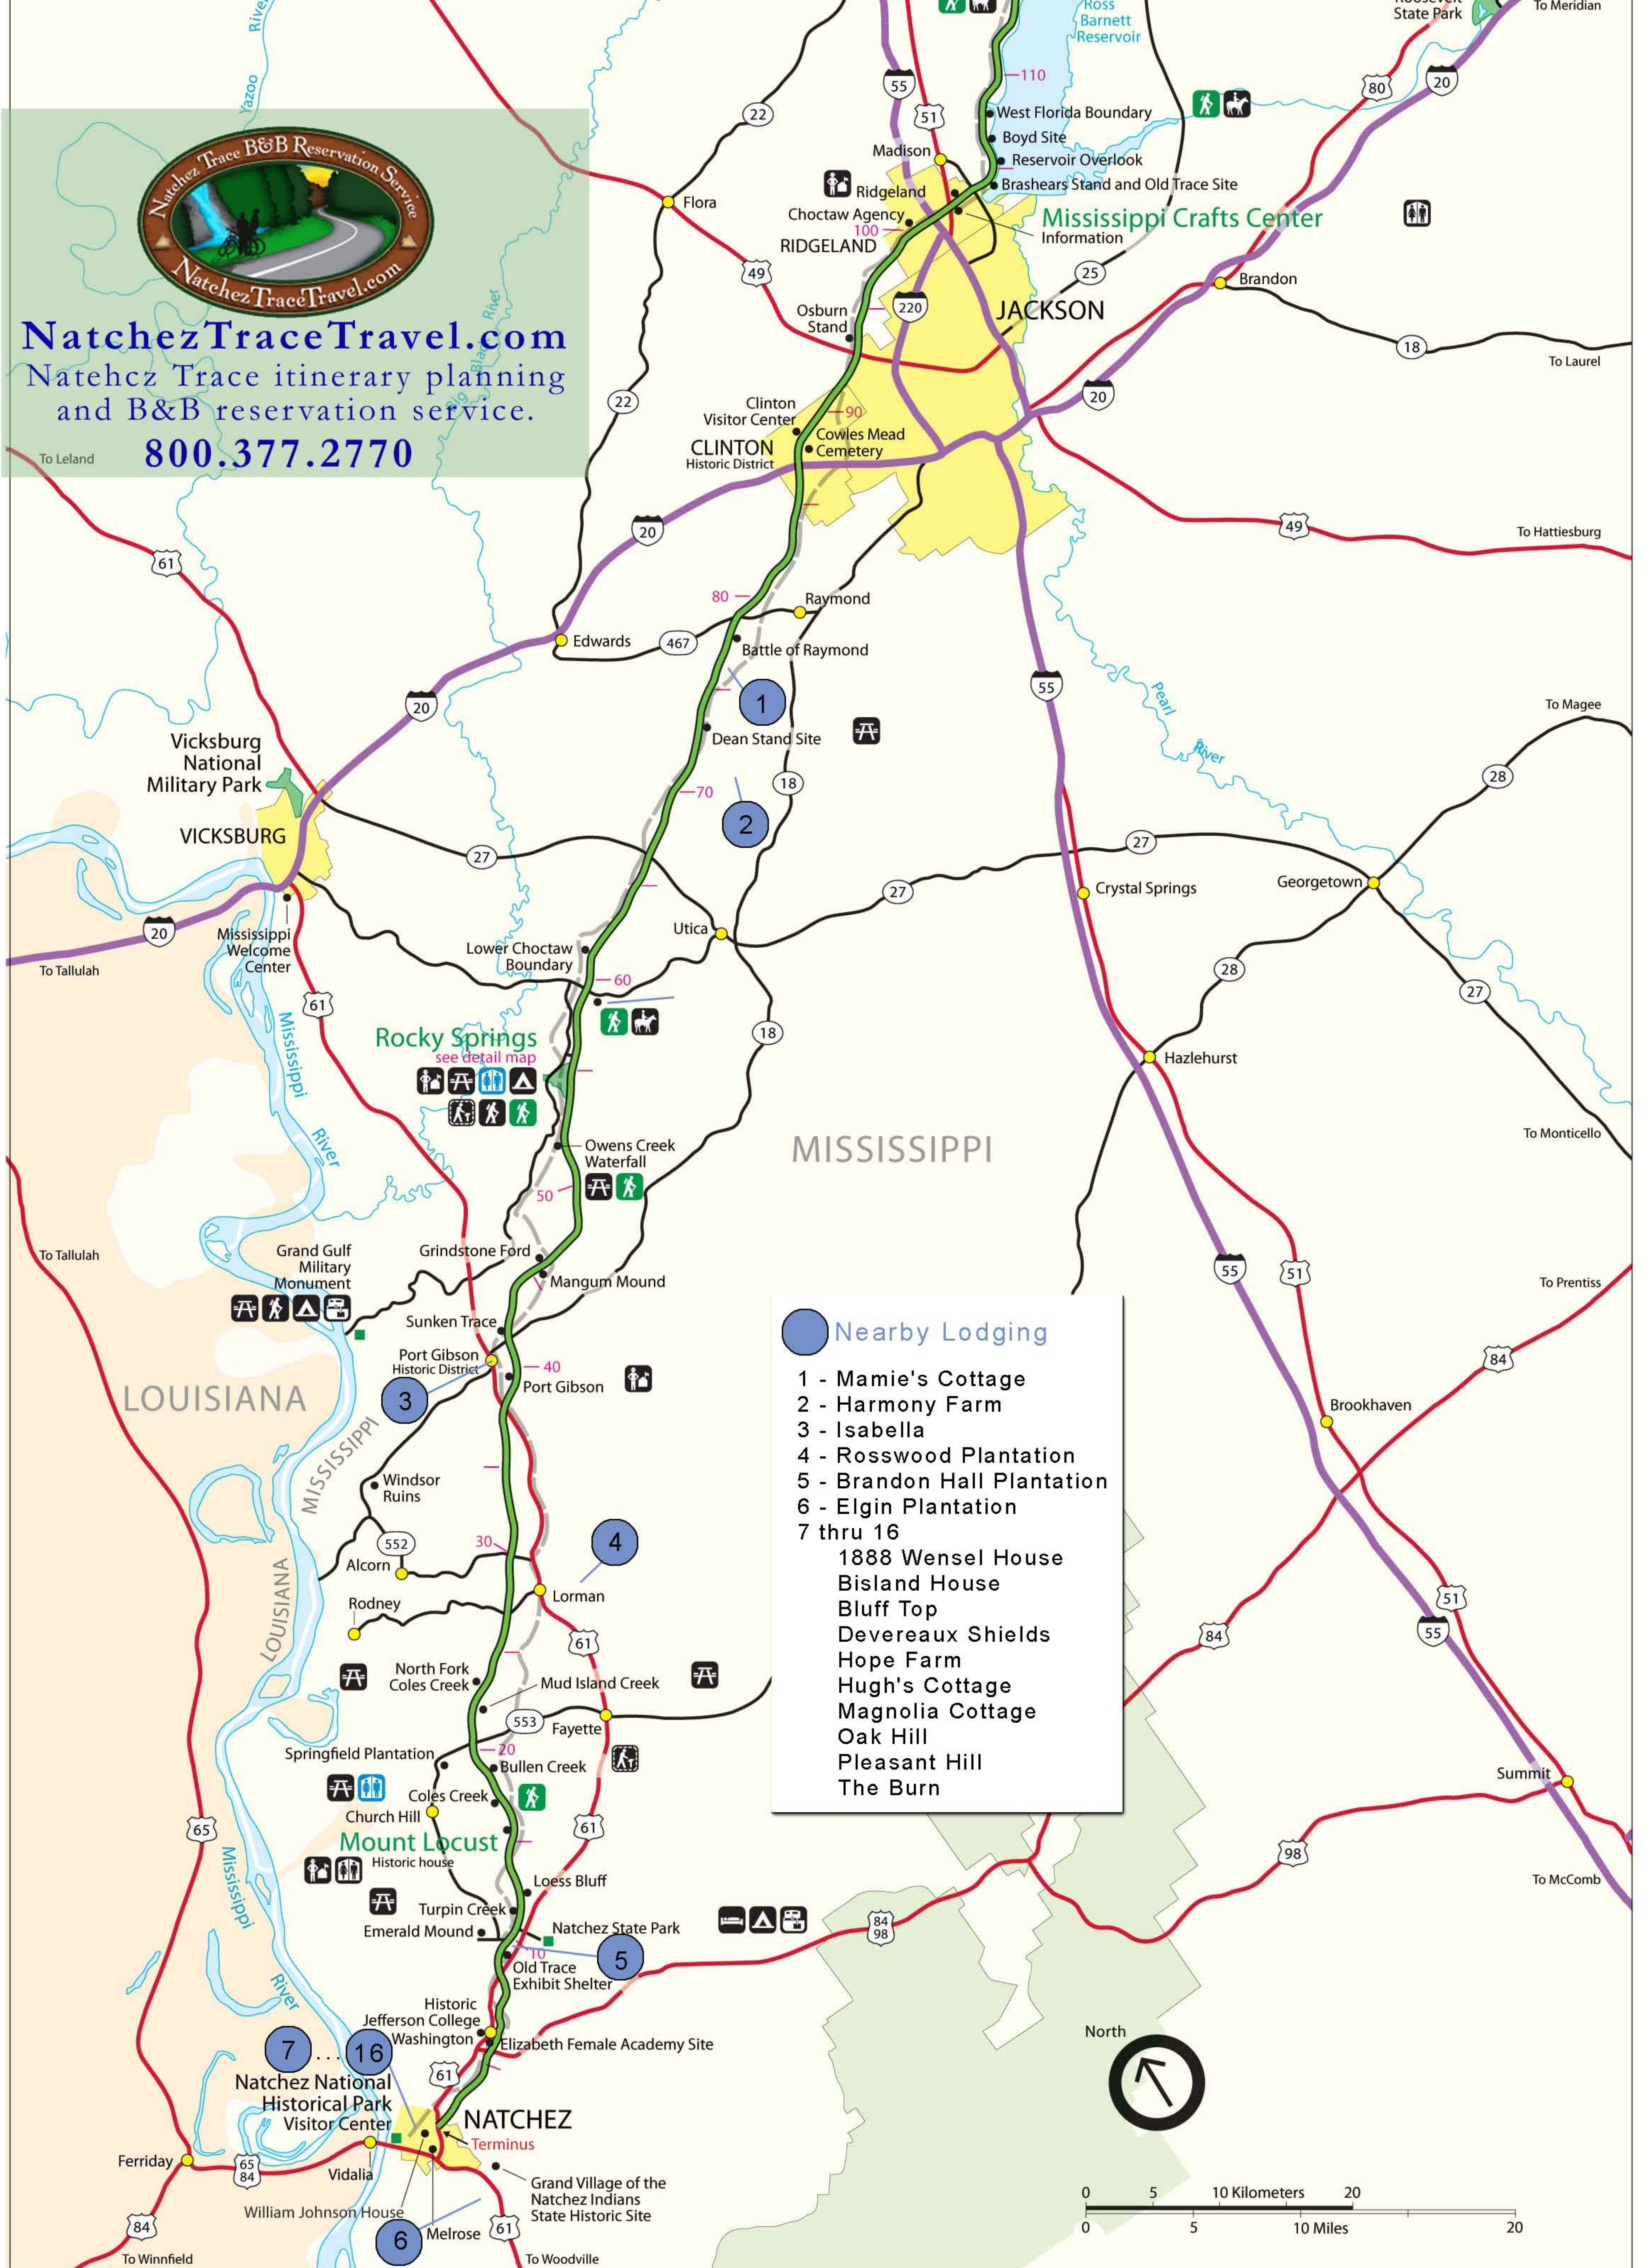

NatchezTraceTravel.com
 Natchez Trace itinerary planning
 and B&B reservation service.
800.377.2770

- Nearby Lodging**
- 1 - Mamie's Cottage
 - 2 - Harmony Farm
 - 3 - Isabella
 - 4 - Rosswood Plantation
 - 5 - Brandon Hall Plantation
 - 6 - Elgin Plantation
 - 7 thru 16
 - 1888 Wensel House
 - Bisland House
 - Bluff Top
 - Devereaux Shields
 - Hope Farm
 - Hugh's Cottage
 - Magnolia Cottage
 - Oak Hill
 - Pleasant Hill
 - The Burn